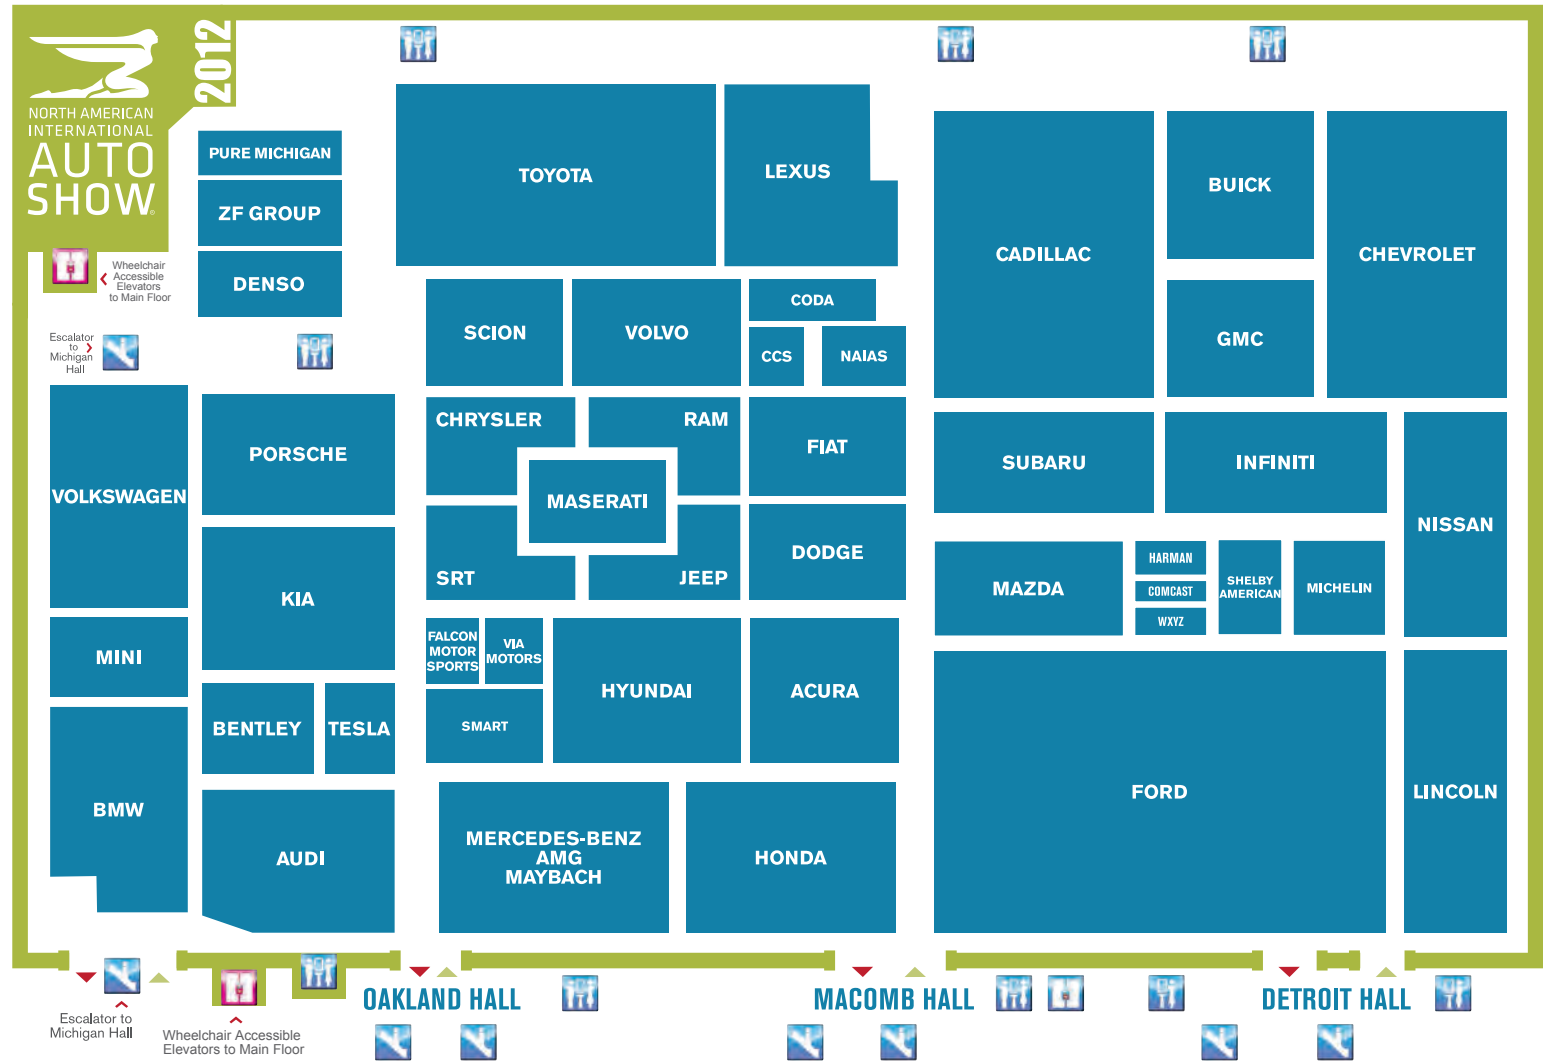

# NAIAS PREVIEW WEEK AND PUBLIC SHOW FLOOR PLAN

## RESTAURANTS & SNACKS

- |   |  |
|---|--|
| <p><b>CONCOURSE</b><br/>                 Go Gourmet<br/>                 Eatsville USA<br/>                 Solid Gold Snacks<br/>                 Custom Dogs<br/>                 The Vù by Andiamo</p> | <p><b>BALLROOM FOOD COURT (Public Show)</b><br/>                 Flipside Grill<br/>                 Tortilla Junction<br/>                 Alfresco<br/>                 Snack Stop<br/>                 Priya Indian Cuisine<br/>                 Yogurt</p> |
| <p><b>SHOW FLOOR</b><br/>                 K&amp;R Nuts<br/>                 Ryba Fudge</p>  | <p><b>MICHIGAN HALL (Public Show)</b><br/>                 Go Gourmet Cafe</p>   |