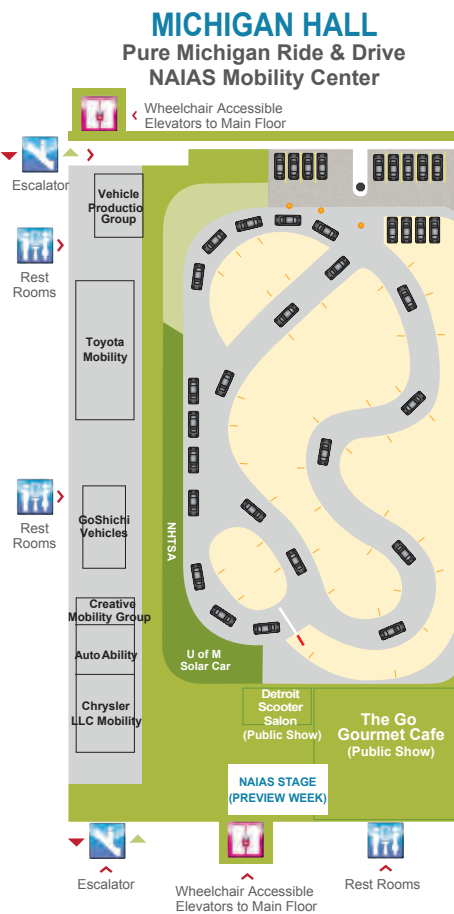

# NAIAS PREVIEW WEEK AND PUBLIC SHOW FLOOR PLAN

## RESTAURANTS & SNACKS

- |   |  |
|---|--|
| <p><b>CONCOURSE</b><br/>                 Go Gourmet<br/>                 Eatsville USA<br/>                 Solid Gold Snacks<br/>                 Custom Dogs<br/>                 The Vù by Andiamo</p> | <p><b>BALLROOM FOOD COURT (Public Show)</b><br/>                 Flipside Grill<br/>                 Tortilla Junction<br/>                 Alfresco<br/>                 Snack Stop<br/>                 Priya Indian Cuisine<br/>                 Yogurt</p> |
| <p><b>SHOW FLOOR</b><br/>                 K&amp;R Nuts<br/>                 Ryba Fudge</p>  | <p><b>MICHIGAN HALL (Public Show)</b><br/>                 Go Gourmet Cafe</p>   |